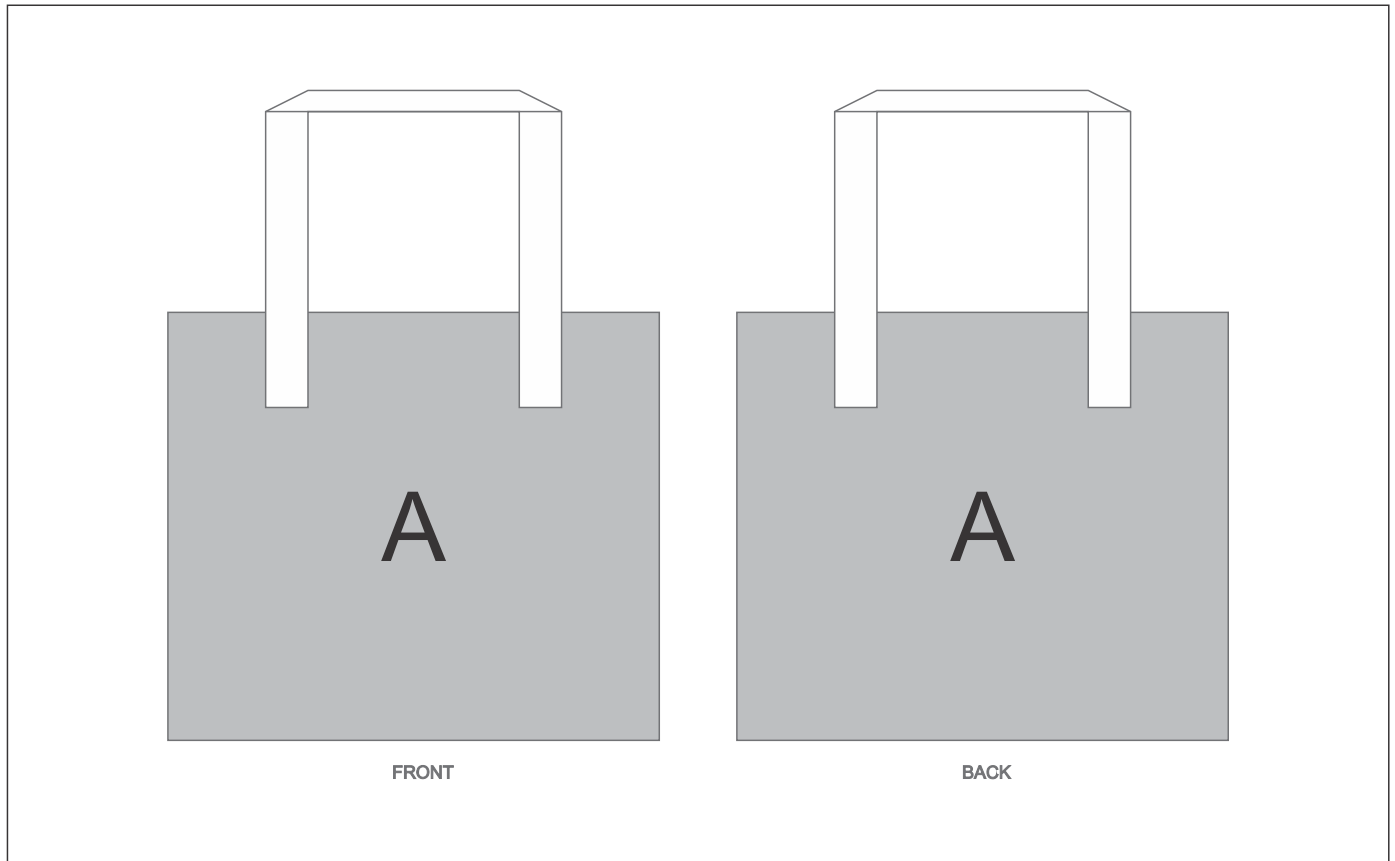

SG-HP-120-G

PPS Hoppla Sunset Beach Bag

Need to know:

- Includes 1-Position Sublimation (setup fees apply)
- **Please Note: We cannot guarantee 100% logo Alignment on all Brandable Panels.**

Branding Options:

Position A

1. Custom Sublimation A (CPSUB-A)
Full Colour
Size: 1406mm wide x 555mm high